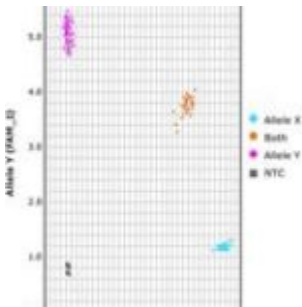

KAPA PROBE FAST kit of 10 mL ROCHE

KAPA PROBE FAST kit of 10 mL ROCHE

SKU: KK4703

Categorie: [20 REAGENTI MERCK](#)

Breve descrizione del prodotto :

KK4703

Informazioni aggiuntive:

- Dimensioni: N/A
- Peso: N/A
- URL
Link: <https://www.sigmaaldrich.com/US/en/product/ROCHE/PFUKB?context=product>
- Image
URL: https://www.sigmaaldrich.com/content/dam/sigma-aldrich/product2/171/pfabikb_fig1_chart.eps/_jcr_content/renditions/pfabikb_fig1_chart-medium.jpg
- Shipped on ICE/no ICE: WICE
- SAP Pack with Pack Qty: 1X1EA
- Prodotto padre: KK4703