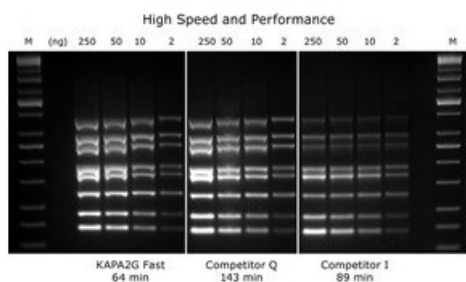

KK5802

KK5802

Identificativi Prodotto

Reference: KK5802

Descrizione

Dati Tecnici

Shipped on ICE/no ICE: DICE
SAP Pack with Pack Qty: 1X1EA