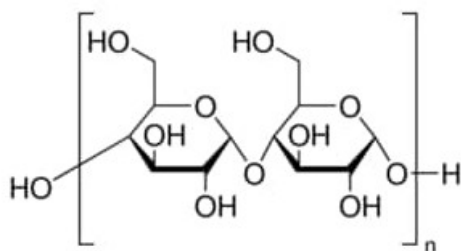

## Starch from rice

Starch from rice

### Identificativi Prodotto

Reference: S7260-500G

### Dati Tecnici

CAS Number: 9005-25-8

Shipped on ICE/no ICE: STD

SAP Pack with Pack Qty: 1X500G